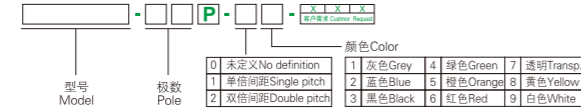

生产设备 PRODUCTION EQUIPMENT

接线端子专业制造商

螺钉式PCB接线端子
PCB SCREW TERMINAL BLOCK

订购方式/HOW TO ORDER:

P11-14

GUV直插式接线端子
GUV PUSH-IN TERMINAL BLOCK

订购方式/HOW TO ORDER:

P43-44