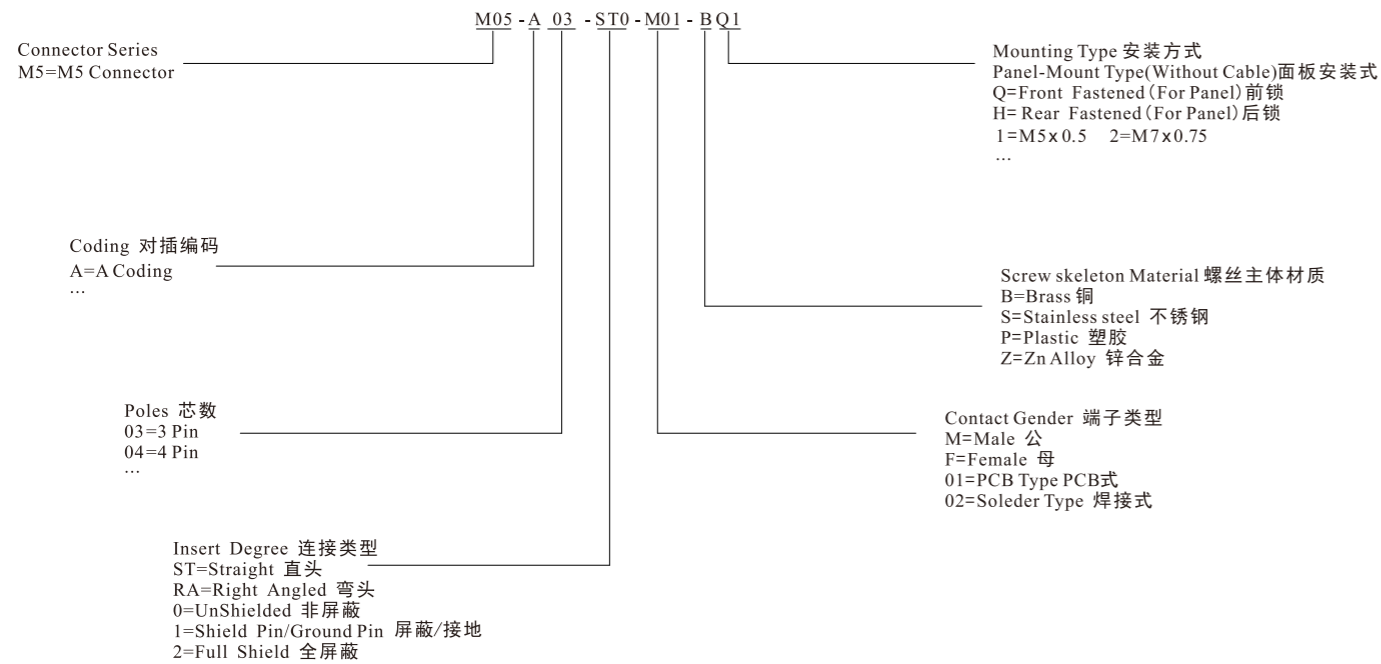

M5 圆形连接器
M5 CIRCULAR CONNECTOR

订购方式/HOW TO ORDER:

P51

M5 连接器系列:

M5 Connector Series Without Cable: