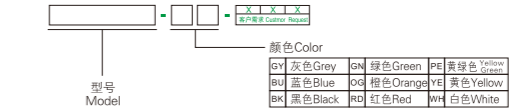

插拔式接线端子
PLUG-IN TERMINAL BLOCK

订购方式/HOW TO ORDER:

P15-27

GUS回拉式接线端子
GUS SPRING-CAGE TERMINAL BLOCK

订购方式/HOW TO ORDER:

P44-45

弹簧式PCB接线端子
PCB SPRING TERMINAL BLOCK

订购方式/HOW TO ORDER: