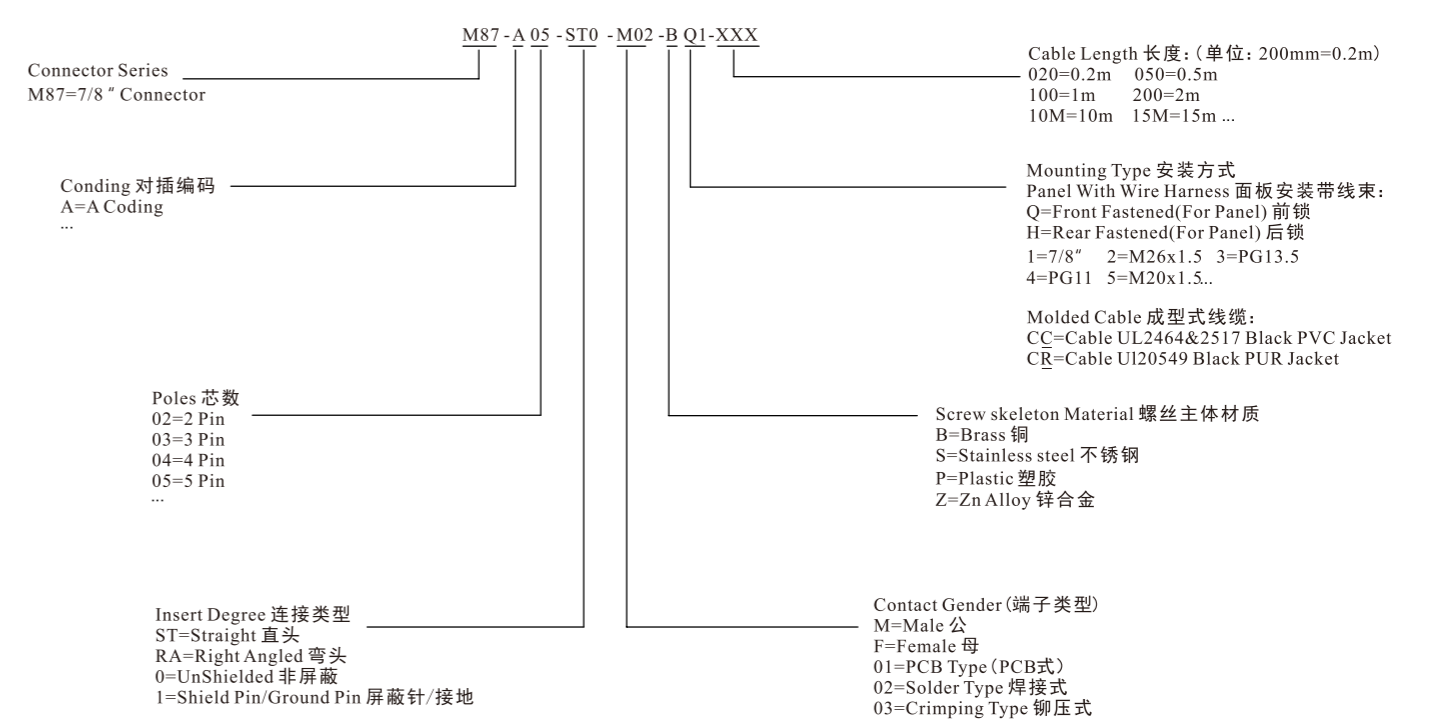

M12 Connector Series Aeries Assembly(With Cable Assembly)
M12 连接器带线缆成品系列:

M87 圆形连接器
M87 CIRCULAR CONNECTOR

订购方式/HOW TO ORDER:

P56

M87 Connector Series
M87 连接器系列:

M87 Connector Series Aeries Assembly(With Cable Assembly)
M87 连接器带线缆成品系列: