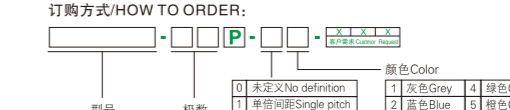

订购方式/HOW TO ORDER:

P45-46

贯通式接线端子
FEED THROUGH TERMINAL BLOCK

订购方式/HOW TO ORDER:

P34-34

GWS回拉式接线端子
GWS SPRING-CAGE TERMINAL BLOCK

订购方式/HOW TO ORDER:

P46