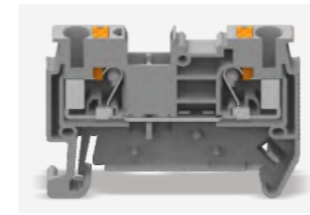

生产设备 PRODUCTION EQUIPMENT

接线端子专业制造商

螺钉式PCB接线端子
PCB SCREW TERMINAL BLOCK

订购方式/HOW TO ORDER:

P11-14

GUV直插式接线端子
GUV PUSH-IN TERMINAL BLOCK

订购方式/HOW TO ORDER:

P43-44