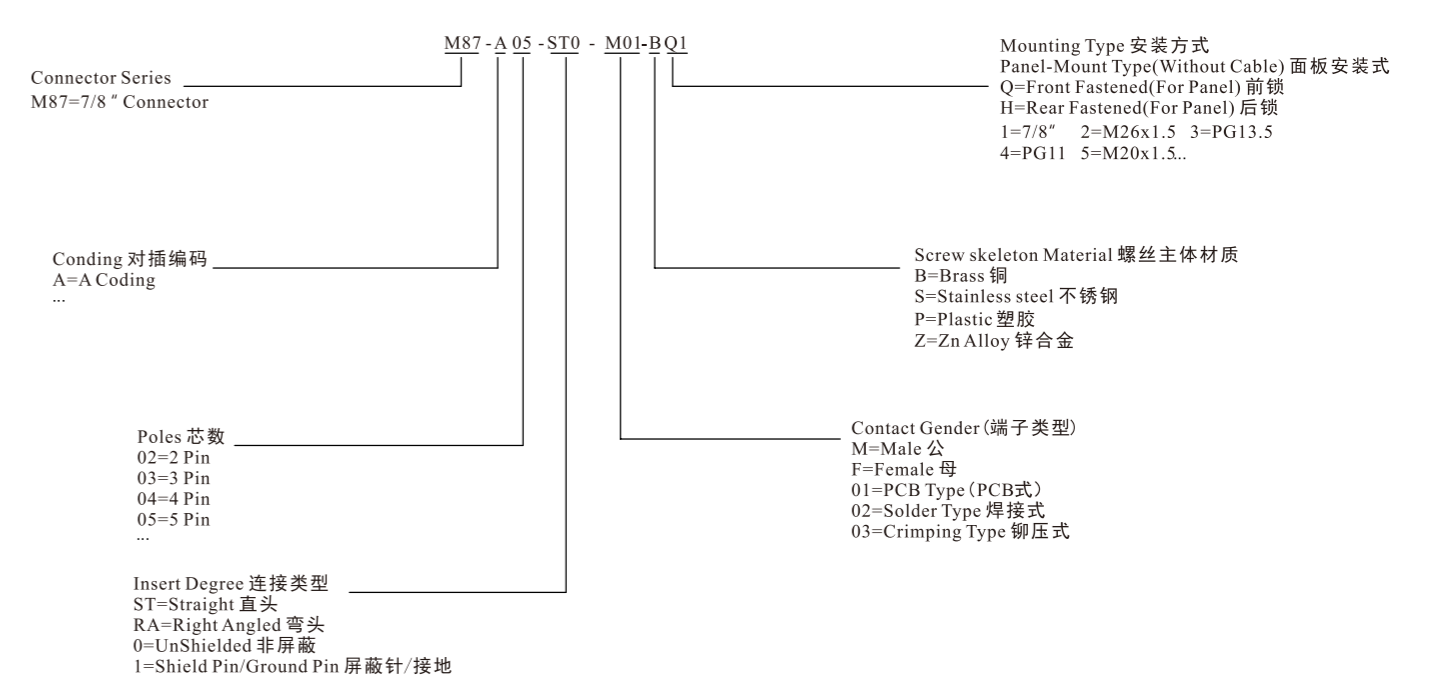

M12 Connector Series Aeries Assembly(With Cable Assembly)
M12 连接器带线缆成品系列:

M87 圆形连接器
M87 CIRCULAR CONNECTOR

订购方式/HOW TO ORDER:

P56

M87 Connector Series
M87 连接器系列:

M87 Connector Series Aeries Assembly(With Cable Assembly)
M87 连接器带线缆成品系列: