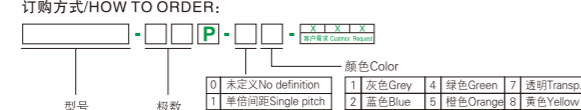

订购方式/HOW TO ORDER:

P45-46

贯通式接线端子
FEED THROUGH TERMINAL BLOCK

订购方式/HOW TO ORDER:

P34-34

GWS回拉式接线端子
GWS SPRING-CAGE TERMINAL BLOCK

订购方式/HOW TO ORDER:

P46