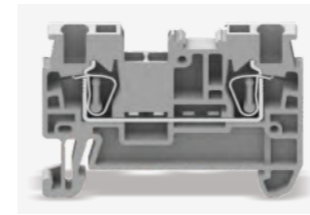

螺钉式PCB接线端子
PCB SCREW TERMINAL BLOCK

订购方式/HOW TO ORDER:

P11-14

GUV直插式接线端子
GUV PUSH-IN TERMINAL BLOCK

订购方式/HOW TO ORDER:

P43-44

插拔式接线端子
PLUG-IN TERMINAL BLOCK

订购方式/HOW TO ORDER:

P15-27

GUS回拉式接线端子
GUS SPRING-CAGE TERMINAL BLOCK

订购方式/HOW TO ORDER:

P44-45

弹簧式PCB接线端子
PCB SPRING TERMINAL BLOCK

订购方式/HOW TO ORDER:

P28-30

GUT钢压线框导轨端子
GUT STEEL WIRE FRAME TERMINAL BLOCK

订购方式/HOW TO ORDER:

P45-45

多用途连接器
MULTI-PURPOSE TERMINAL BLOCK

订购方式/HOW TO ORDER:

P31-33

GUK螺钉式接线端子
GUK SCREW TERMINAL BLOCK

订购方式/HOW TO ORDER:

P45-46

贯通式接线端子
FEED THROUGH TERMINAL BLOCK

订购方式/HOW TO ORDER:

P34-34

GWS回拉式接线端子
GWS SPRING-CAGE TERMINAL BLOCK

订购方式/HOW TO ORDER:

P46

栅栏式接线端子
BARRIER TERMINAL BLOCK

订购方式/HOW TO ORDER:

P35-40

模组盒
INTERFACE MODULE

订购方式/HOW TO ORDER:

P41-42