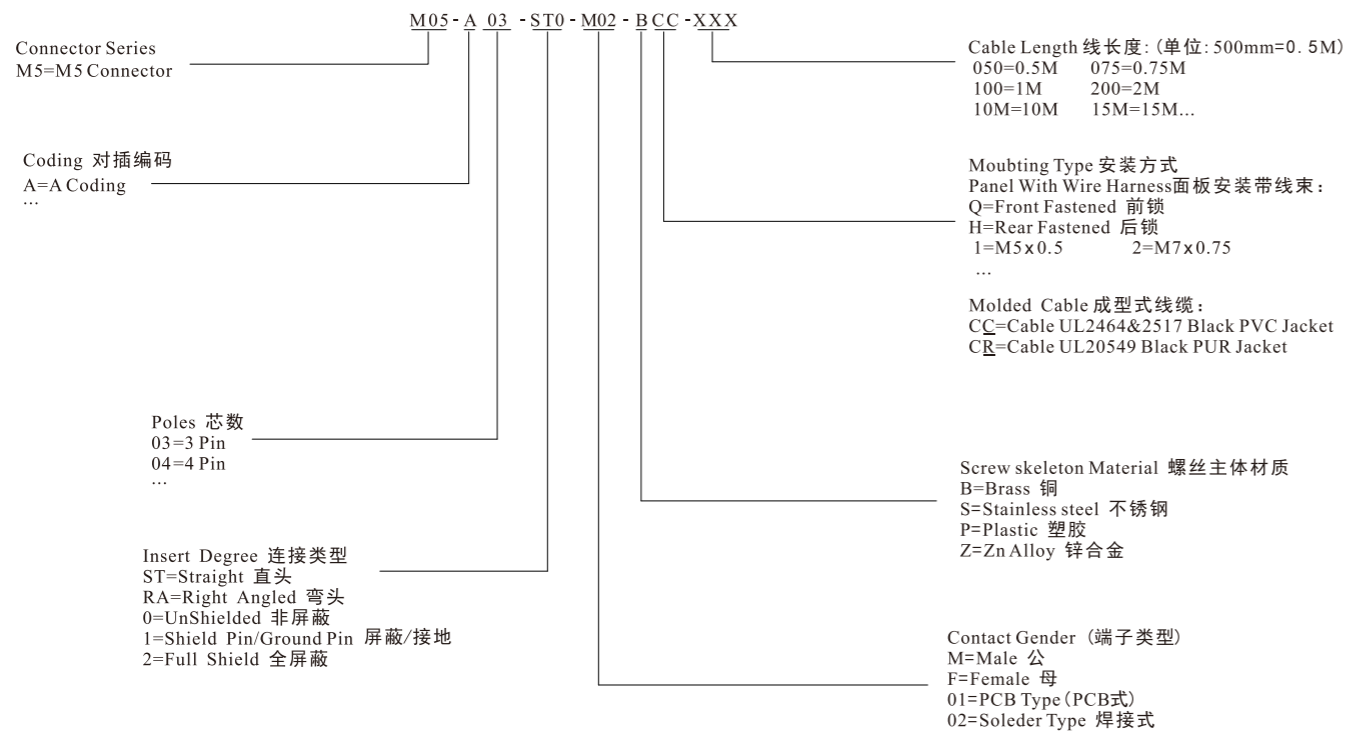

P51

M5 连接器系列:

M5 Connector Series Without Cable:

M5 连接器带线缆成品系列:

M5 Connector Series Aeries Assembly(With Cable Assembly)

M8 圆形连接器
M8 CIRCULAR CONNECTOR

订购方式/HOW TO ORDER:

P51-53