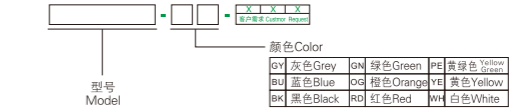

生产设备 PRODUCTION EQUIPMENT

接线端子专业制造商

螺钉式PCB接线端子
PCB SCREW TERMINAL BLOCK

订购方式/HOW TO ORDER:

P11-14

GUV直插式接线端子
GUV PUSH-IN TERMINAL BLOCK

订购方式/HOW TO ORDER:

P43-44