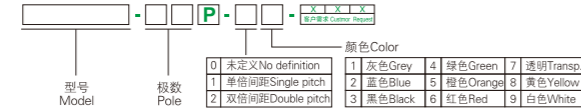

插拔式接线端子
PLUG-IN TERMINAL BLOCK

订购方式/HOW TO ORDER: