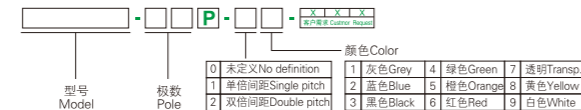

插拔式接线端子
PLUG-IN TERMINAL BLOCK

订购方式/HOW TO ORDER:

P15-27

GUS回拉式接线端子
GUS SPRING-CAGE TERMINAL BLOCK

订购方式/HOW TO ORDER:

P44-45

弹簧式PCB接线端子
PCB SPRING TERMINAL BLOCK

订购方式/HOW TO ORDER: