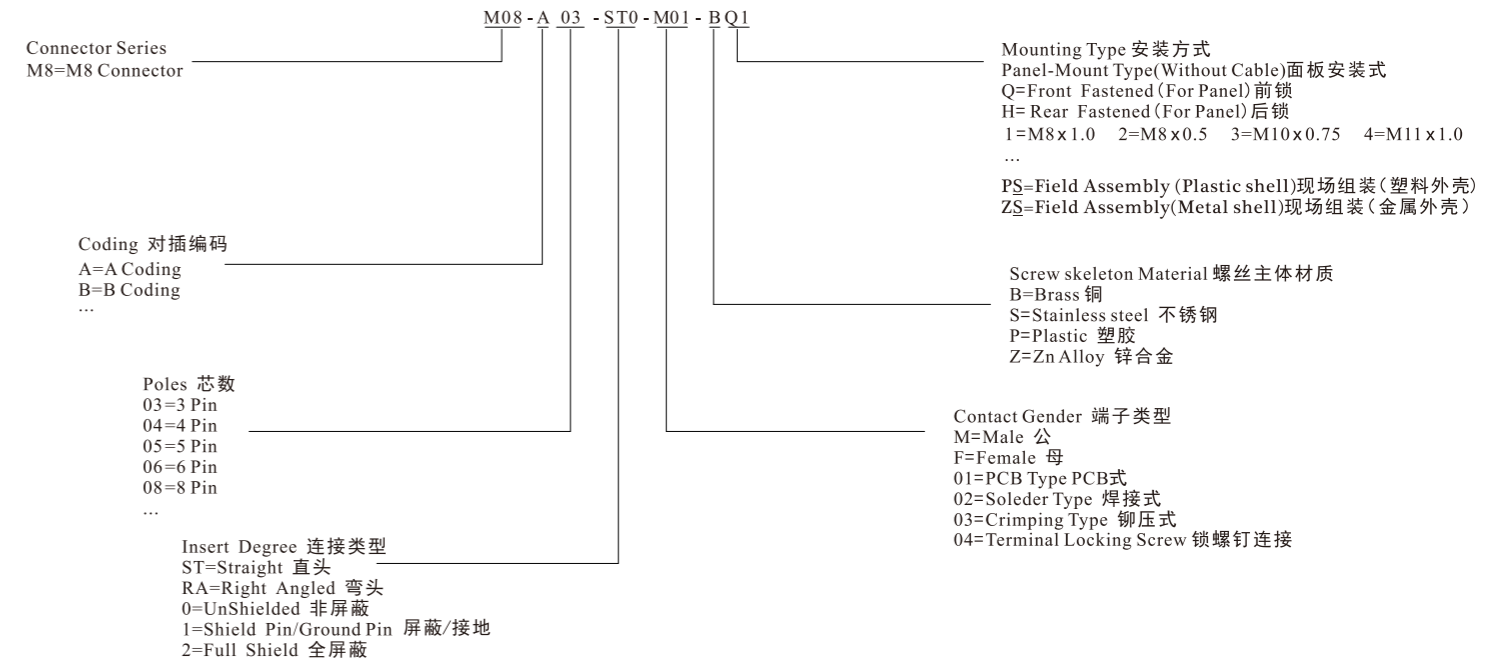

M8 连接器系列:

M8 Connector Series Without Cable: