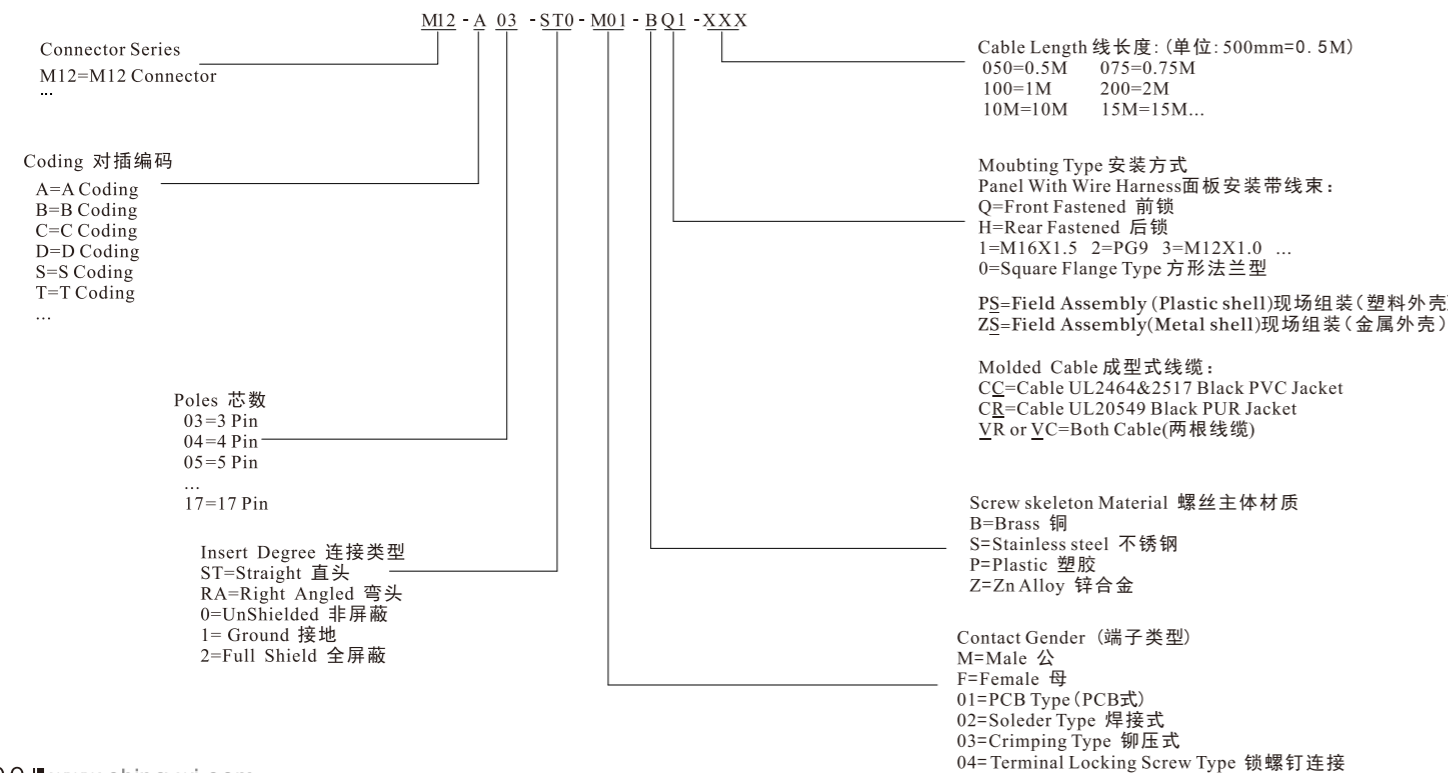

M12 Connector Series Aeries Assembly(With Cable Assembly)
M12 连接器带线缆成品系列: