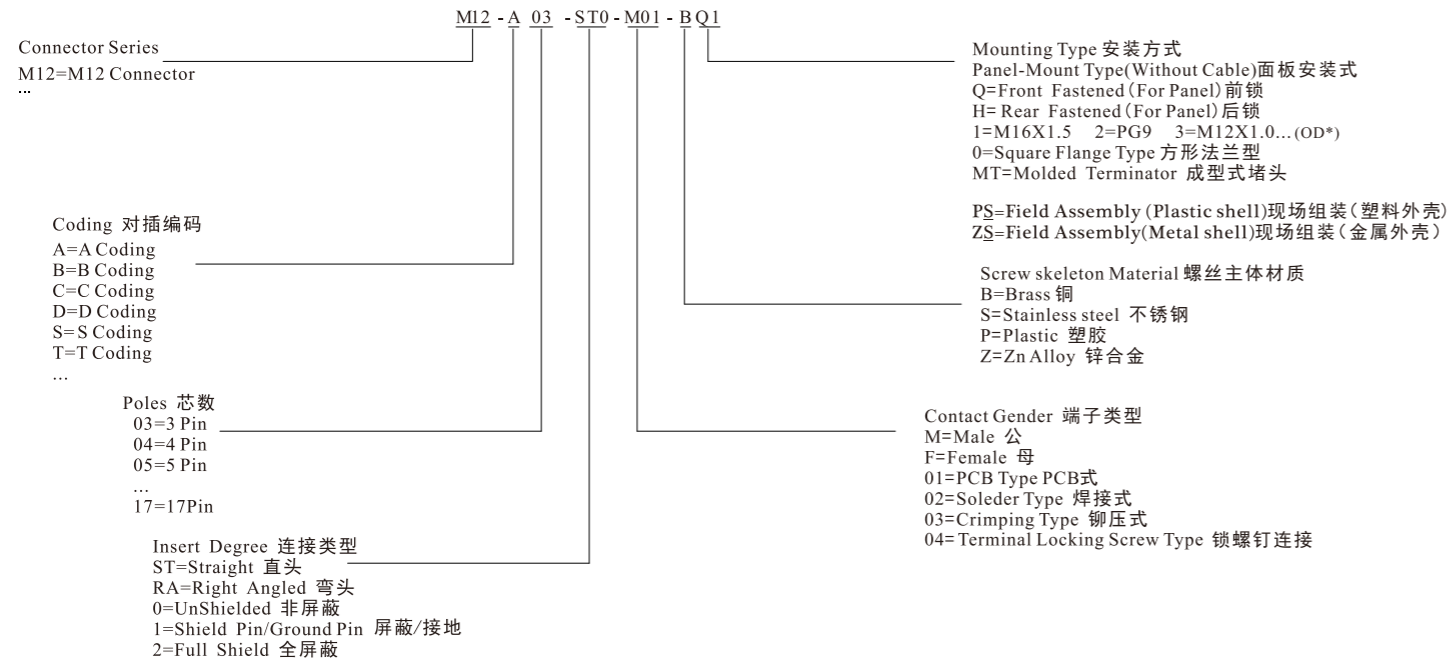

M8 连接器系列:

M8 Connector Series Without Cable:

M8 连接器带线缆成品系列:

M8 Connector Series Aeries Assembly(With Cable Assembly)

M12 圆形连接器
M12 CIRCULAR CONNECTOR

订购方式/HOW TO ORDER:

P53-56

M12 Connector Series
M12 连接器系列: