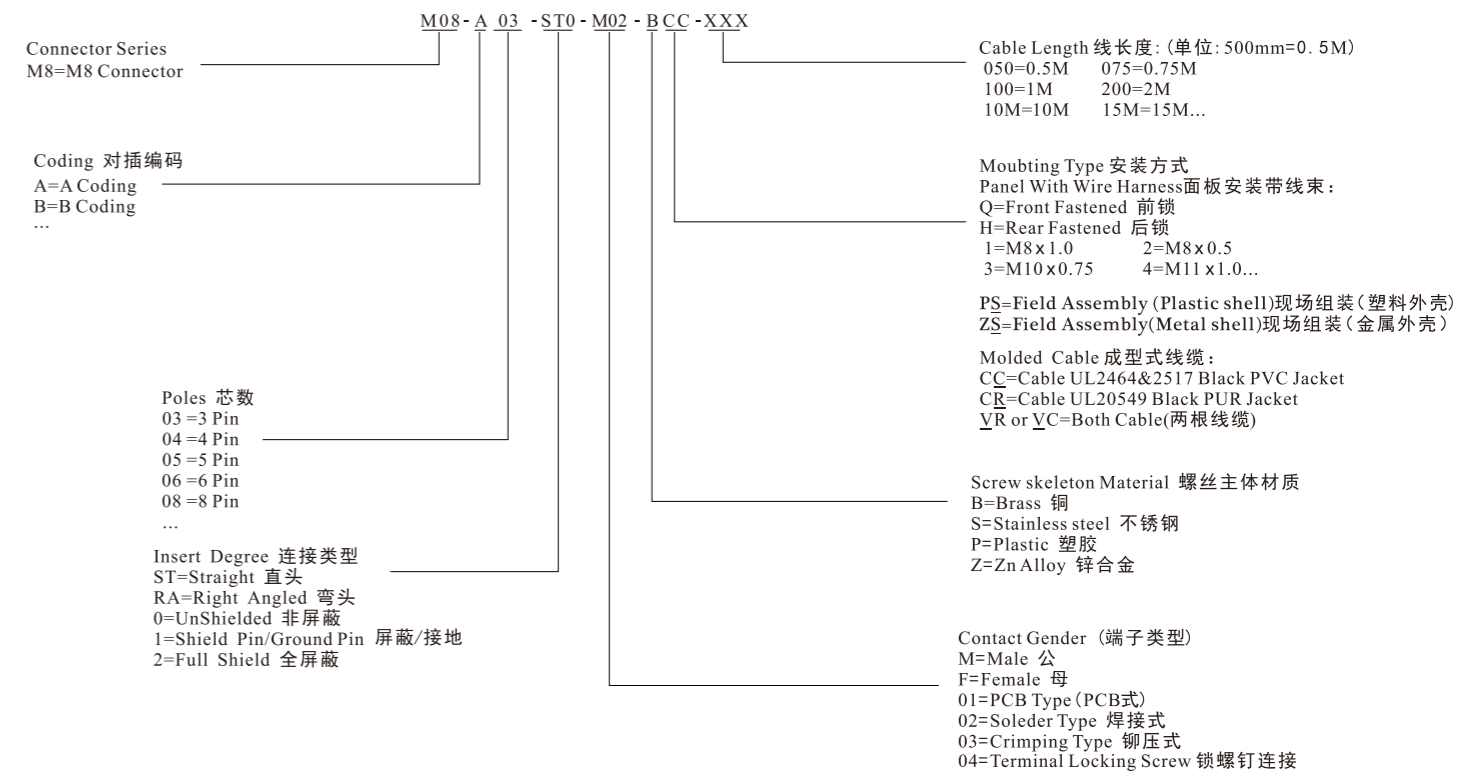

M8 连接器带线缆成品系列:

M8 Connector Series Aeries Assembly(With Cable Assembly)